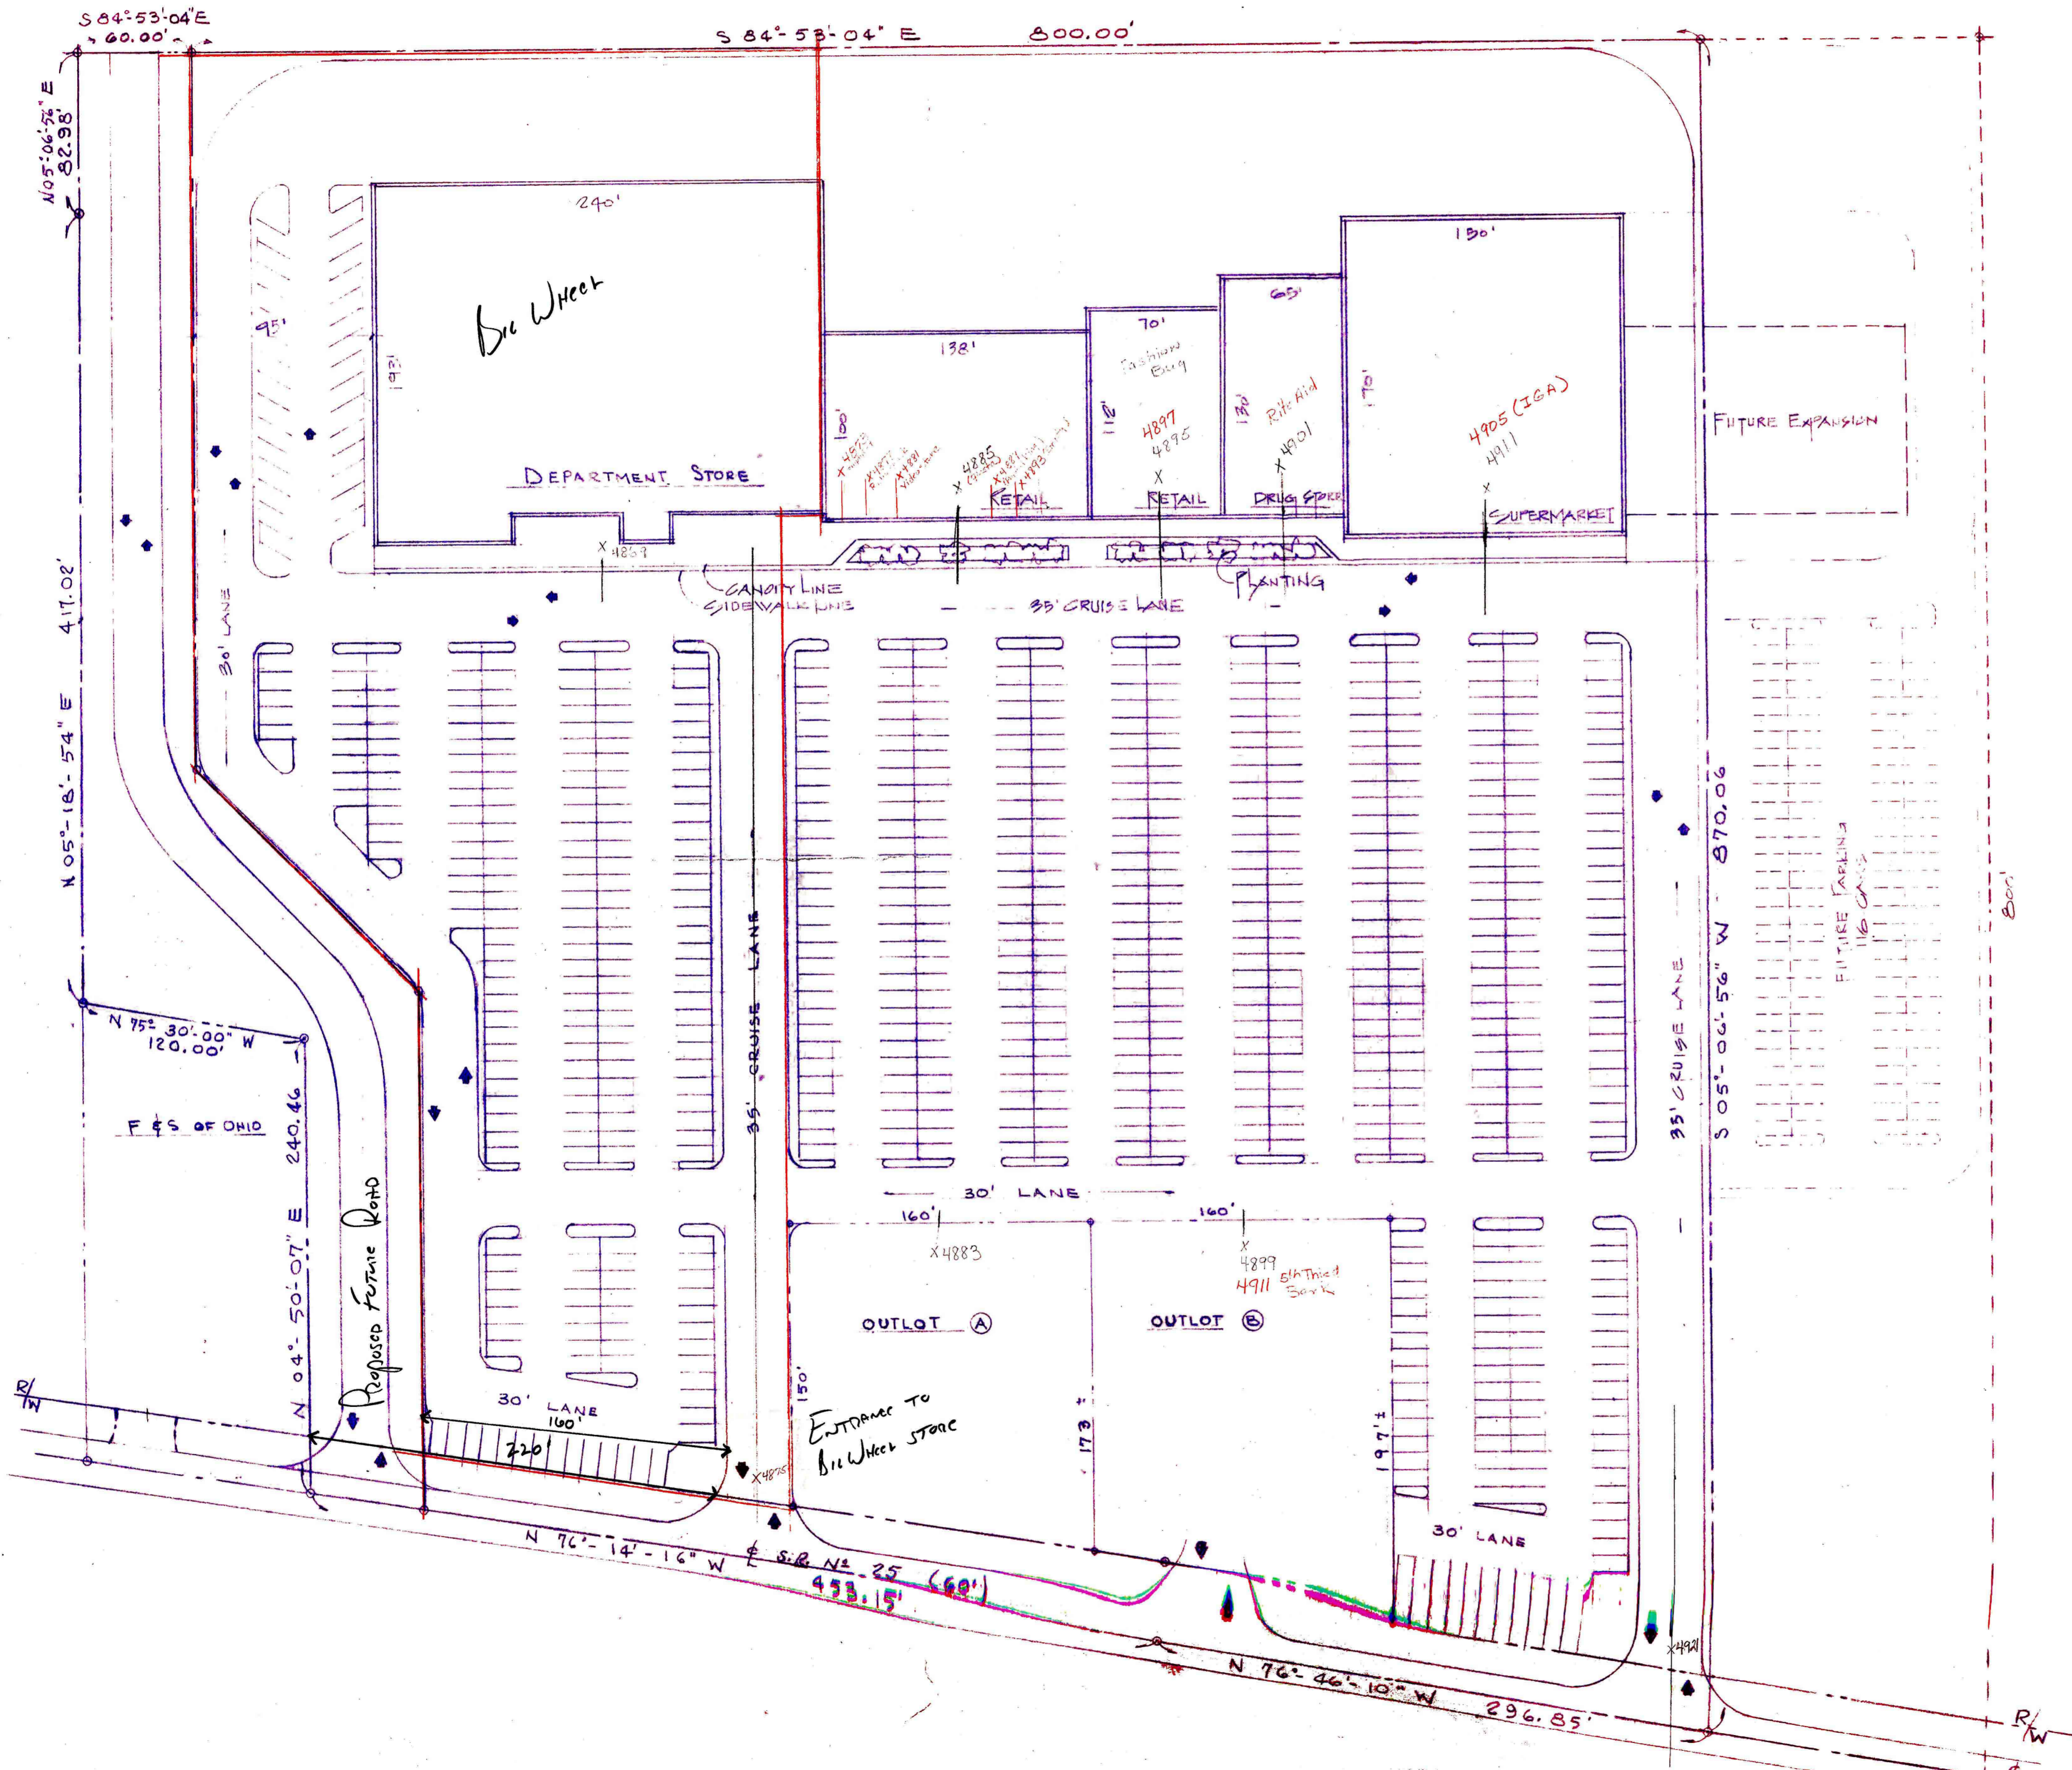

Georgetown Village
Issuing addresses *

GEORGETOWN SQUARE
GEORGETOWN, OHIO

LEGEND

ACCESSIBLE
PARKING 739 CARS
PARKING 7.25 CARS/1000 S.F.L.A.

SQUARE FOOTAGE OF BUILDING

DEPARTMENT STORE	46,320 #
RETAIL	12,800 #
RETAIL	7,740 #
DRUG STORE	2,400 #
SUPERMARKET	29,500 #
TOTAL SQUARE FOOTAGE	101,310 #

SITE PLAN